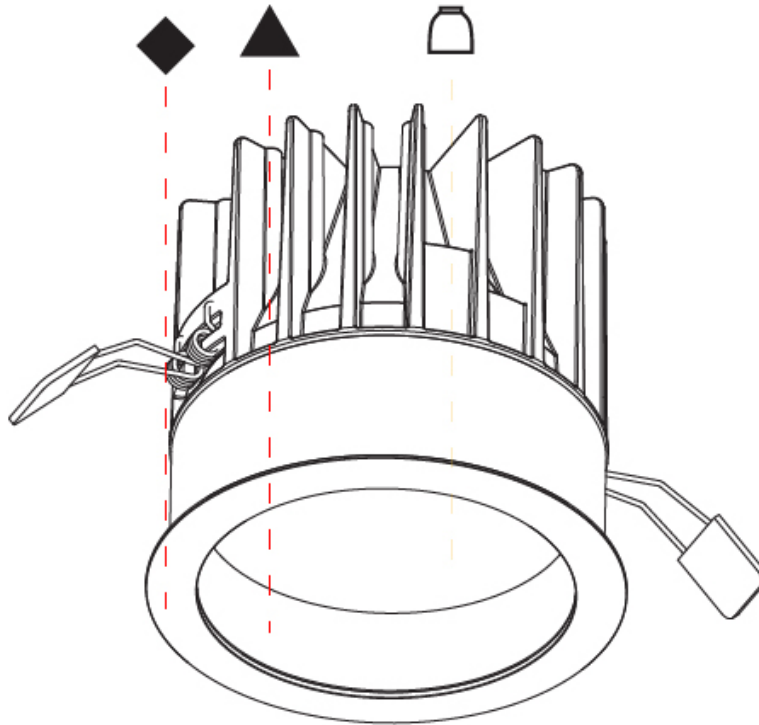

OIKO COMFORT RECESSED

A35721-

PROJECT

TYPE

SPECIFIER

QUANTITY

DATE

A