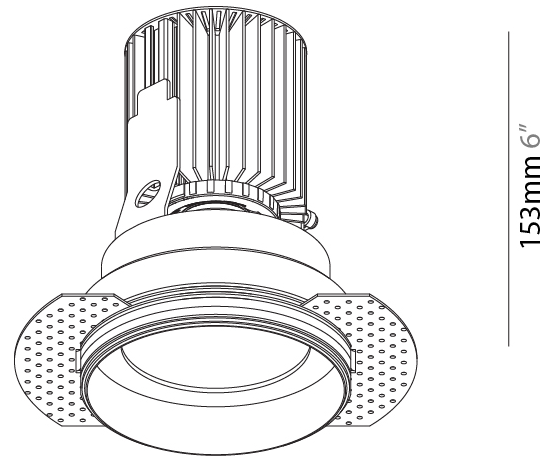

PHYSICAL

Shape: Round
Diameter (mm): 100
Diameter (in): 3 ¹⁵/₁₆
Height (mm): 153
Height (in): 6
Ceiling Thickness (mm): 10 / 12.5 / 15
Ceiling Thickness (in): 3/8 or 1/2 or 9/16
Min. Recessing Depth (mm): 170
Min. Recessing Depth (in): 6 ¹¹/₁₆
Light Distribution: Downlight
Weight (kg): 0.6
Weight (lbs): 1.322
Fixture Finish: SSR / BKV / CWI / CRY / HAB / UFT / ITA / RUA / FTG / MYG / LOD / PUS / FRO / FUP / KIA / POP / BLS / SPG / MEY / GOH / GUM / CHC / COM / ABZ / JAG / OBR / MOS / ROR
Fixture Material: Aluminum Die Cast
Cut-out Measurements: 111mm / 4 3/8" Diameter
Upon Request: Unique Sizes Unique Ceiling Thickness

ELECTRICAL

Lamp Type: LED (Zhaga Standard)
Input Wattage (W): 20.9
Total Output Wattage (W): 18.7
Dimming: Tri-Mode (Non-Dimming and Phase Dimming (120Vac only) and 0-10V Dimming)
Driver Included: No
Driver Location: Recessed Housing
Driver Type: Constant Current - Universal
Driver Class: Class 2
Housing: See components
Input Voltage (V): 120 - 277
Constant Current (MA): 500

LED

Color Temperature (°K): 2700 / 3000 / 3500 / 4000
Max. Delivered Lumen (lm): 1630 / 1670 / 1754 / 1790
CRI: >90 CRI
Lamp Life (hrs): 50000
Upon Request: Special Color Temperature RGB-W Tunable White Special LED

OPTICAL

Reflector: 18 / 26 / 40

RATINGS AND CERTIFICATIONS

Certified By: Certified for North American Standards
IP rating: IP20

Ø 100mm 3 ¹⁵/₁₆"

Ø 155mm 6 ¹/₈"