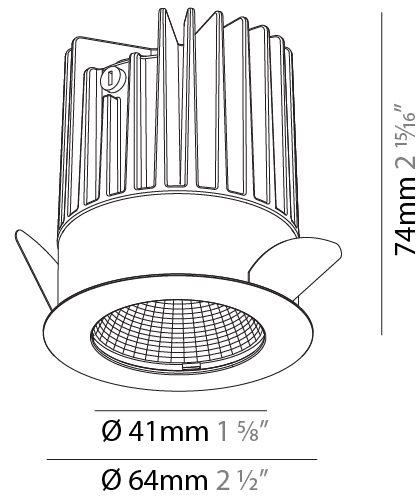

GENERAL

Series: Oiko
Subseries: Oiko Standard
Brand: Prolicht
Division: Architectural
Mounting Type: Recessed
Mounting Location: Ceiling
Subcategory: Downlight

PHYSICAL

Shape: Round
Diameter (mm): 64
Diameter (in): 2 1/2
Height (mm): 74
Height (in): 2 15/16
Ceiling Thickness (mm): 10 / 12.5 / 15
Ceiling Thickness (in): 3/8 or 1/2 or 9/16
Min. Recessing Depth (mm): 90
Min. Recessing Depth (in): 3 9/16
Light Distribution: Downlight
Weight (kg): 0.22
Weight (lbs): 0.49
Fixture Finish: SSR / BKV / CWI / CRY / HAB / UFT / ITA / RUA / FTG / MYG / LOD / PUS / FRO / FUP / KIA / POP / BLS / SPG / MEY / GOH / GUM / CHC / COM / ABZ / JAG / OBR / MOS / ROR
Fixture Material: Aluminum Die Cast
Cut-out Measurements: D. - 60mm / 2 3/8"

ELECTRICAL

Lamp Type: LED (Zhaga Standard)
Total Output Wattage (W): 15
Dimming: Dali Dimming
Driver Included: No
Driver Location: Remote
Driver Type: Constant Current - 120Vac
Input Voltage (V): 120
Constant Current (MA): 350

LED

Number of LEDs: 1
Color Temperature (°K): Warm Dim
Max. Delivered Lumen (lm): 760
Nominal Lumen (lm): 1140
CRI: >90 CRI
Lamp Life (hrs): 50000

OPTICAL

Reflector: 20 / 40 / 60

RATINGS AND CERTIFICATIONS

Certified By: Certified for North American Standards
IP rating: IP20