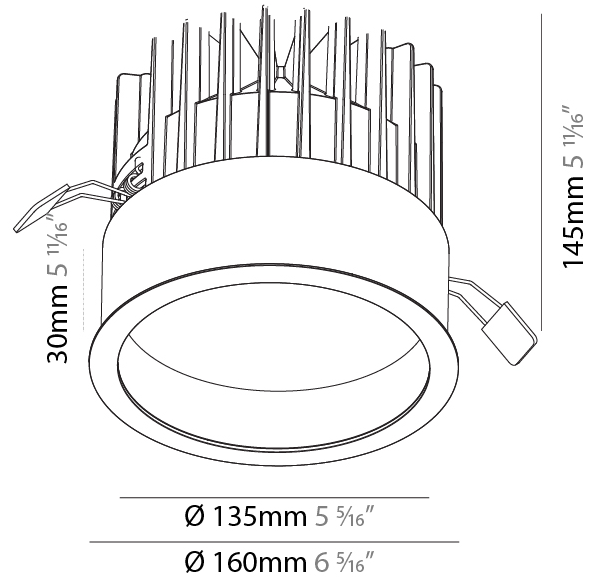

GENERAL

Series: Oiko
Subseries: Oiko Comfort
Brand: Prolight
Division: Architectural
Mounting Type: Recessed
Mounting Location: Ceiling
Subcategory: Downlight

PHYSICAL

Shape: Round
Diameter (mm): 160
Diameter (in): 6 ⁵/₁₆
Height (mm): 145
Height (in): 5 ¹¹/₁₆
Ceiling Thickness (mm): 10 / 12.5 / 15
Ceiling Thickness (in): 3/8 or 1/2 or 9/16
Min. Recessing Depth (mm): 150
Min. Recessing Depth (in): 5 ⁷/₈
Light Distribution: Downlight
Weight (kg): 1.224
Weight (lbs): 2.7
Fixture Finish: SSR / BKV / CWI / CRY / HAB / UFT / ITA / RUA / FTG / MYG / LOD / PUS / FRO / FUP / KIA / POP / BLS / SPG / MEY / GOH / GUM / CHC / COM / ABZ / JAG / OBR / MOS / ROR
Fixture Material: Aluminum Die Cast
Cut-out Measurements: D. - 155mm / 6 1/8"

ELECTRICAL

Lamp Type: LED (Zhaga Standard)
Input Wattage (W): 37.4
Total Output Wattage (W): 33.6 / 34.1
Dimming: Tri-Mode (Non-Dimming and Phase Dimming (120Vac only) and 0-10V Dimming)
Driver Included: No
Driver Location: Recessed Housing
Driver Type: Constant Current - Universal
Housing: See components
Input Voltage (V): 120 - 277
Constant Current (MA): 900

LED

Number of LEDs: 1
Color Temperature (°K): 3000 / 3500 / 4000
Max. Delivered Lumen (lm): 2940 / 3061 / 3123
CRI: >90 CRI
Lamp Life (hrs): 50000

OPTICAL

Reflector: 17 / 30 / 50

RATINGS AND CERTIFICATIONS

Certified By: Certified for North American Standards
IP rating: IP20